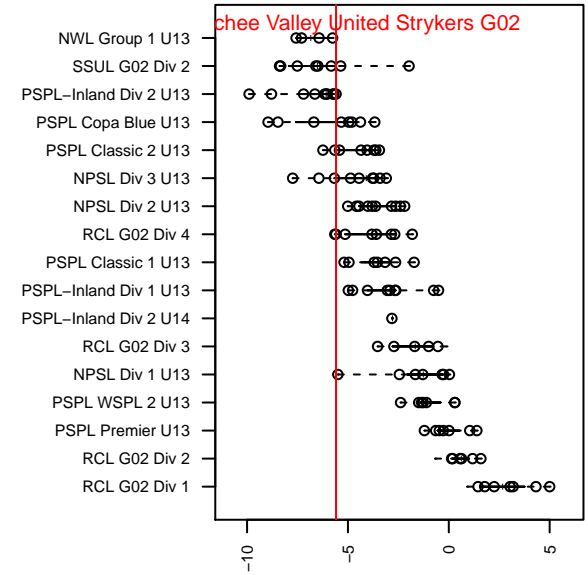

Wenatchee Valley United Strykers G02

Wenatchee, WA
 G02 total strength=563
 attack=0.53 defense=0.37
 fall league = PSPL–Inland Div 2 U13
 spr league = Spr PSPL–Inland Div 1 U13

alt names used:
 Wenatchee Valley United SC Strykers
 Wenatchee Valley United SC Strykers
 WENATCHEE VALLEY UNITED SC STRYKER

Venues played:
 2015 PSPL–Inland Div 2 U13
 2015 Spr PSPL–Inland Div 1 U13
 2015 WA Cup GU13 Bronze U13

Wenatchee Valley United Strykers G02
 Dots are actual minus expected GF (blue circles) and GA (red triangles).
 Blue line is smoothed change in attack strength. Red is smoothed change in defense strength.

**attack and defense variance (black dot)
relative to other teams
and top 10 in region**

**attack and defense rating
relative to others at age
and all opponents in last 13 months**

Performance relative to 13 month average